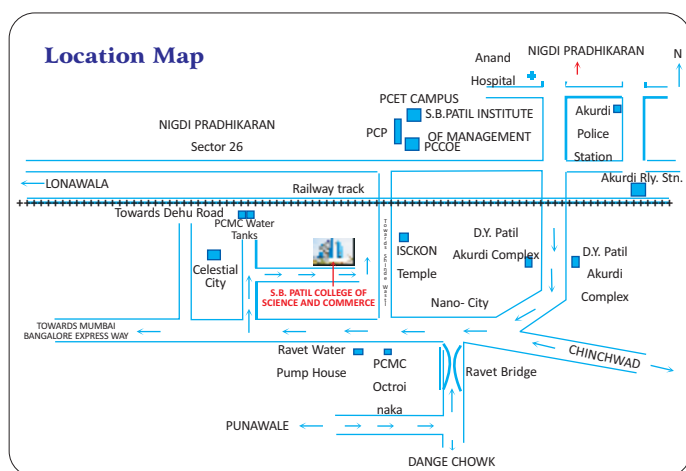

PIMPRI-CHINCHWAD EDUCATION TRUST'S
**S.B. PATIL COLLEGE OF
SCIENCE AND COMMERCE**

Address : S. B. Patil Public School Campus,
S. No. 110, Gat No.1, Ravet, Pune - 412101.
Phone : 9225147867
Landline : (020) 65320014
Email : info@sbpatilcollege.com
Website : www.sbpatilcollege.com